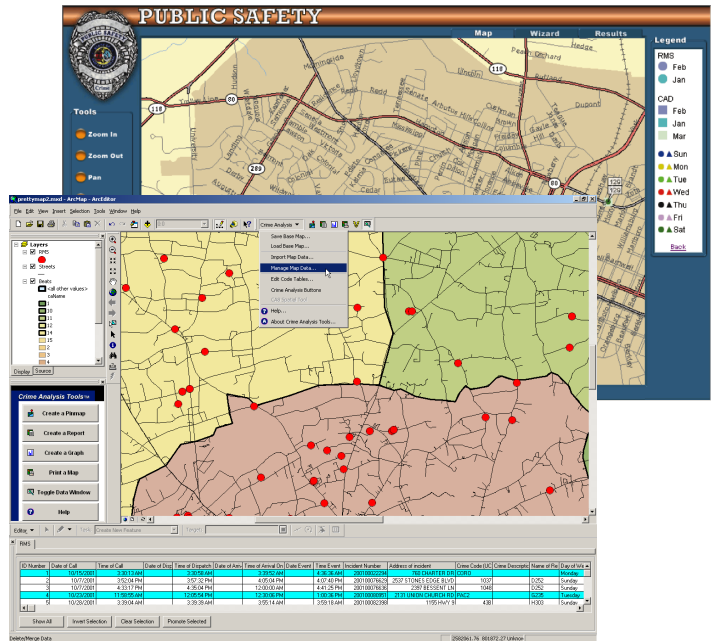

BCS brings these solutions to our clients by partnering with the leaders in GIS like ESRI®, LizardTech®, GDT®, Tele Atlas® and Trimble®.

ShotSpotter™

MARVLIS™

Crime iMAP™

Crime Analysis Tools™

BCS Software

Our award winning software includes:

- 2000 - ShotSpotter™
Smithsonian Award Laureate
- 2001 - Crime iMAP™
ESRI Geography Network Award Recipient
- 2002 - Crime Analysis Tools™
ESRI ArcGIS Challenge Contest Winner
- MARVLIS™
AVL, routing and in-vehicle mapping
- GeoNotify™
Geographic-based notification