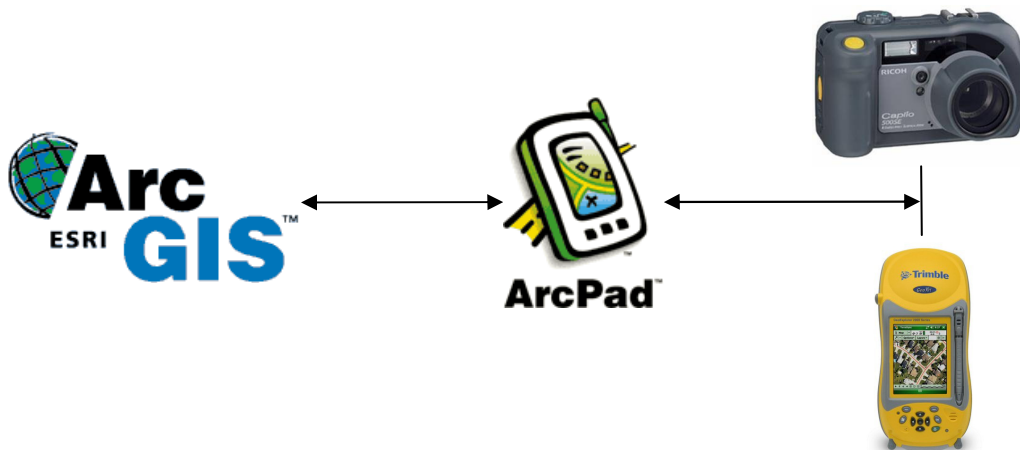

# Simplify photo management

HyperPic.MOBILE™

The saying goes, “*A picture's worth a thousand words*”.  
Are you getting the most out of your Mobile GIS?

HyperPic.MOBILE™ is a simple-to-use product that streamlines the data collection and photo management process. Designed to tightly integrate with your existing GIS infrastructure, HyperPic.MOBILE™ allows users to add multiple photos to both new and existing features.

## HyperPic.MOBILE™

- Easy-to-use interface
- Add or remove photos in ArcGIS® Desktop
- Built-in photo viewer in ArcGIS Desktop
- Add or view photos in ArcPad®
- Compatible with most Window Mobile® devices
- Compatible with most cameras
- Seamless integration with Enterprise and Mobile Systems